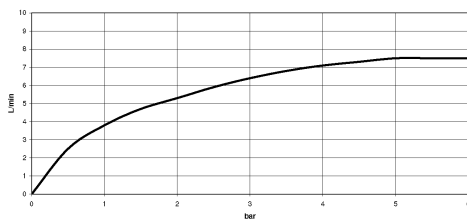

Recommended miscellaneous

VAIA Dispenser with rosette - Chrome 82 434 809-00

19 815 809

mm [inches]
1:5

Flow rate chart

Certificates

LGA_38632.

19 815 809