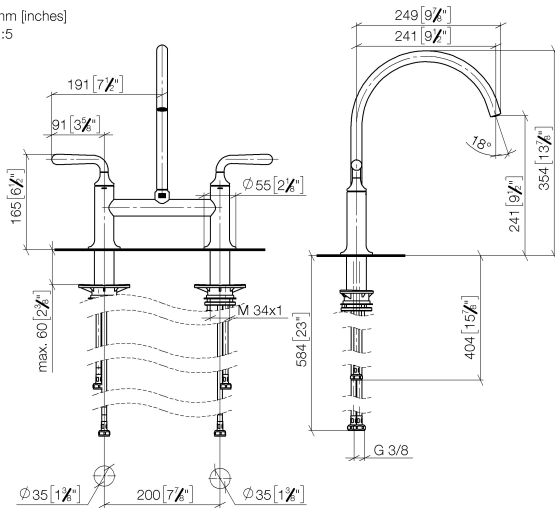

VAIA Two-hole bridge mixer for rinsing/Profi spray - Chrome

VAIA

19 815 809

- 241mm projection
- pivotable spout 360°
- air-enriched flow
- max. flow 7 l/min at 3 bar flow pressure
- lead-free
- This product can help a building meet the requirements of Green Building Rating Systems, e.g. LEED®, BREEAM®, DGNB

Recommended miscellaneous

VAIA Dispenser with rosette - Chrome 82 434 809-00

19 815 809

mm [inches]
1:5

Flow rate chart

Certificates

LGA_38632.

19 815 809

Spare parts list

No.	Item Number	Name	Quantity used	Delivery time
1	90 28 22 396 00-00	spout	1	10
2	90 20 80 057 00-00	handle	2	10
3	90 12 12 232 00 90	fixing cap	2	2
4	90 90 03 130 00 90	top	1	2
5	04 30 11 040 00 90	fixing set	2	2
6	04 30 04 100 00 90	hose	2	2
7	04 30 04 101 00 90	hose	2	2
8	90 90 03 131 00 90	top	1	2