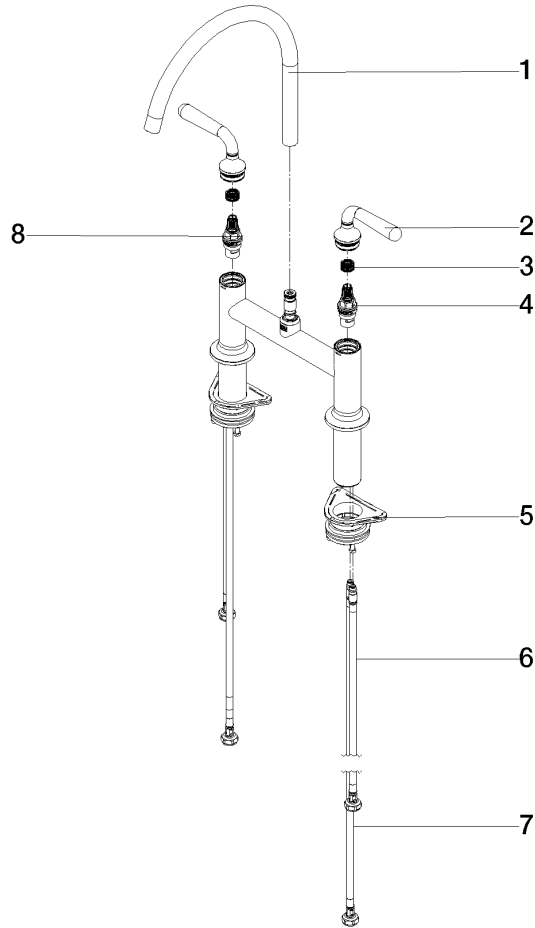

VAIA Two-hole bridge mixer for rinsing/Profi spray - Chrome

VAIA

19 815 809

- 241mm projection
- pivotable spout 360°
- air-enriched flow
- max. flow 7 l/min at 3 bar flow pressure
- lead-free
- This product can help a building meet the requirements of Green Building Rating Systems, e.g. LEED®, BREEAM®, DGNB

Recommended miscellaneous

VAIA Dispenser with rosette - Chrome 82 434 809-00

19 815 809

mm [inches]
1:5

Flow rate chart

Certificates

LGA_38632.

19 815 809

Spare parts list

No.	Item Number	Name	Quantity used	Delivery time
1	90 28 22 396 00-00	spout	1	10
2	90 20 80 057 00-00	handle	2	10
3	90 12 12 232 00 90	fixing cap	2	2
4	90 90 03 130 00 90	top	1	2
5	04 30 11 040 00 90	fixing set	2	2
6	04 30 04 100 00 90	hose	2	2
7	04 30 04 101 00 90	hose	2	2
8	90 90 03 131 00 90	top	1	2